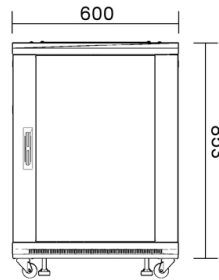

Power Distribution Box 40