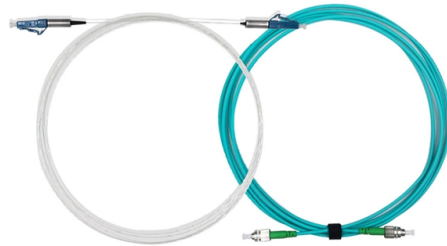

Mongolian Bridge Railing Lights

Overview

Mongolia Bridge Railing Lighting is a lighting system integrated into Mongolia Bridge Railings. These lighting solutions provide a safe environment for pedestrian and vehicle traffic, while increasing the aesthetic appearance of the bridge. It adapts to the architectural design of the bridges with. Revitalizing bridges with stunning dynamic LED bridge lighting can create a unique identity for bridges of all types – from new, modest, and utilitarian bridges to historic, monumental, and iconic bridges. Innovative bridge lighting and bridge street lighting can attract visitors, drive economic. ERCO LED outdoor luminaires with up to seven different light distributions offer designers a wide range of creative freedom. Common areas and pedestrian walkways have specific lighting requirements to ensure safe navigation and access in dark or. On the evening of November 10, as night fell, the lights on the Maraqqin Bridge in Xilinhot City, Xilingol League, Inner Mongolia Autonomous Region slowly lit up, making the simple and elegant bridge more dazzling.

Article Content

Drunk driver hits lighting poles and destroys bridge railing

Drunk driver hit lighting poles and destroyed railing of Peace bridge last night (Dec 21st). Fortunately, no one was injured as a result of this crash. Lately the number of vehicular accidents associated with