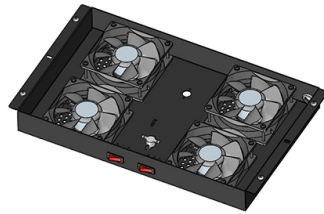

Monaco electrical distribution box dimensions and prices

Overview

This non-ducted system includes the rooftop unit, ceiling controls, and wall thermostat, so you can cool down fast. Specs Capacity: 13,500 Btu per hour Airflow: 470 CFM (cubic feet per minute) Max wind coverage: 30' Dimensions and Weight: Air conditioner: 29-1/2" long x 27-5/8". Large electrical power distribution boxes come in several sizes—single-gang for one device, double-gang for two, and so on. Picking the right size helps you stay safe, follow. The XL type low-voltage power distribution cabinet uses domestically designed new components. The enclosure is made of bent steel plates, featuring a compact structure, easy maintenance, and flexible circuit scheme combinations. Metal distribution boxes are designed for both. Selecting the right electrical box dimensions requires a strategic approach that balances technical performance, cost, and long-term operational needs. This report offers comprehensive.

Surface mounted distribution box, IP 65 - Distribution box ...

Distribution box, surface mount, transparent door, N/PE rail 1×18 mod,
H×W×D=285×410×140mm, IP65, 660V AC, 1000 V DC

Monaco RV Electrical Wiring Diagram: Essential Guide

Understanding this diagram is essential for troubleshooting and maintenance. The diagram typically includes information on power sources,

METAL DISTRIBUTION BOX

METAL DISTRIBUTION BOX VM-DBM range of surface type metal distribution boxes or metal clad consumer units are available in up to 13* different sizes to suit your needs.

Product Structure and Dimensions. The XL-21 type low-voltage power distribution cabinet is an indoor wall-mounted, single-sided front-opening distribution device. Its basic structure is made of bent steel