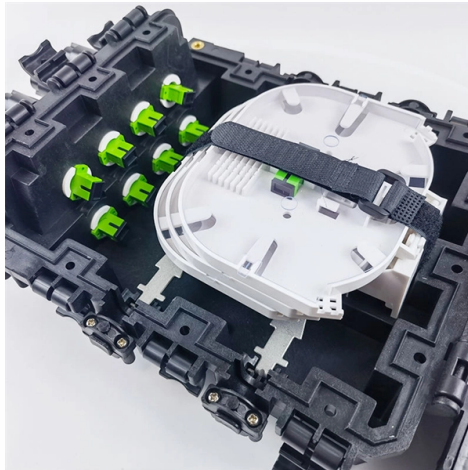

Lead-lined distribution box

Overview

This lead-lined box is suitable for laboratory use, educational settings, industrial applications, and secure transport of small radioactive sources. These boxes are not sealed units and are intended for controlled environments. SMART DISTRIBUTION BOXES FOR FLEXIBLE BUILDINGS. Our flexible distribution boxes enable reliable, decentralised signal transmission and power transmission up to protection class IP67 – wherever passive distribution boxes are required. Shop products from small business brands sold in Amazon's store. Learn more This product has sustainability features recognized by trusted. This streamliner distribution box is made of aluminum alloy extrusion, making it slim yet great toughness character. Extremely lightweight and takes much less storage space. Built up with cUL-listed turn-n-lock Powerlead connector and compatible. Get the best deals for Lead Lined Box at eBay. We have a great online selection at the lowest prices with Fast & Free shipping on many items! Custom power distribution boxes featuring precise sheet metal fabrication, designed for efficient power management.

Article Content

Bel Art™ Lead-Lined Polyethylene Storage Boxes

Bel Art Lead-Lined Polyethylene Storage Boxes from Bel Art™. Bel-Art - For storing vials of isotopes, contaminated instruments and tools, radioactive samples, solutions or waste Shop Bel Art™ Lead

Service drop

In electric power distribution, a service drop is an overhead electrical line running from a utility pole to a customer's building or other premises. It is the point where

Lead-Lined Box with Hinged Lid

A Definitive Guide To Distribution Boxes

The distribution box acts as the center of power distribution, distributing electricity to all connected devices. A distribution box, also known as a distribution board, panel board, breaker