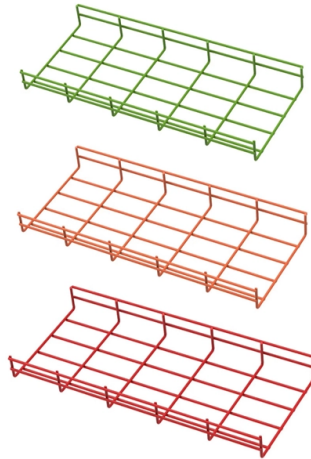

## Overview

Heavy-duty 4+1 metal socket box designed to support four primary industrial sockets and one auxiliary component for reliable and efficient multi-point power distribution in industrial environments. [Built in Circuit Breakers] Featuring C16 and C32 circuit breakers (1P 230V 16A, 3P 400V 16A. Equipped or empty socket combinations and fuse box solutions for factories, construction sites, workshops and working environments. Compared to ordinary household plugs and sockets, they typically have higher power and current capacities, and their designs take into. Compliant with European/international standard EN/IEC 60309-2 The products have passed a variety of performance tests, whether in product temperature risemechanical life, material flame retardant, high pressure resistance, vibration, high temperatureresistance, low temperature, or dust, pollution.