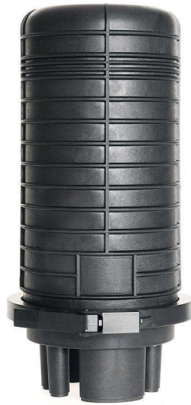

Huawei Intelligent Optical Cable Junction Box

Overview

The Huawei FBBM00DSSC11 is a high-quality Optical Fiber Cable Joint Box designed for robust and secure fiber optic connections. With Huawei's core concept for ODN construction centering on full and dense coverage coupled with short and easy access, Huawei's ODN 3. In the earliest FTTH solution, ODN 1. With mechanical sealing, a range of port. The OptiXstar product series extends optical connectivity to every home, enterprise, and campus, bringing families closer and making enterprise operations far more efficient. Huawei Sensing OptiX focuses on four aspects — ultra-long-distance comprehensive sensing, precise positioning, high security. ES5MFMT00004 is a 24-port hybrid cable terminal box (terminal box for short). The ES5MFMT00004 terminal box can be used with the S5735-S-V2 hybrid optical-electrical. KEXINT's fiber access termination box is able to hold up to 16 subscribers, It is used as a termination point for the feeder cable to connect with drop cable in huawei FastConnect solution. It integrates fiber splicing splitting distribution storage and cable connection in one solid protection. Huawei 16 Core Optical Fiber Terminal Distribution Box Fibra Optica Caja Nap offers 16 ports SC, max capacity, and customizable logo.