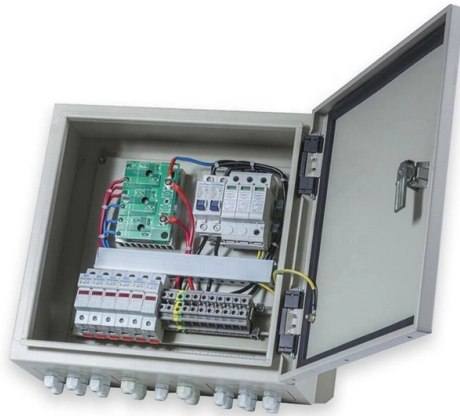

Fiji Primary Distribution Box

Overview

Fiji power strips and PDU power distribution units for surface mount, rack mount and general purpose applications. Quality Fiji power strips, in stock, for standard duty applications up to. Established in 1970, CLYDE is a highly reputed Distributor & After-Sales Service provider in Fiji Islands & neighbouring South Pacific nations, for Power Generators, Construction Machinery, Water Pumps, Air Compressors, Farm Equipment and other Industrial, Commercial, Domestic utility products. Box Size: Making sure the size of the box is adequate for both current requirements and potential future expansions. Power distribution boxes. And many more. Machineequipments is a Power Distribution Equipment Manufacturers in Fiji, Power Distribution Equipment Fiji, Power Distribution Equipment Suppliers Fiji and Exporters in Fiji for Power Distribution Equipment. You can contact us by email at sales@machineequipments.

A Definitive Guide To Distribution Boxes

The distribution box acts as the center of power distribution, distributing electricity to all connected devices. A distribution box, also known as a distribution board, panel board, breaker

What Is an Electrical Distribution Box? An electrical distribution box serves as a centralized unit for distributing electrical power within various structures,

Distribution Box Guide: Types, Components & Solutions

Understanding Distribution Boxes: A Comprehensive Guide

A distribution box, also known as a power distribution box or electrical distribution box, is used to distribute electrical power safely to multiple