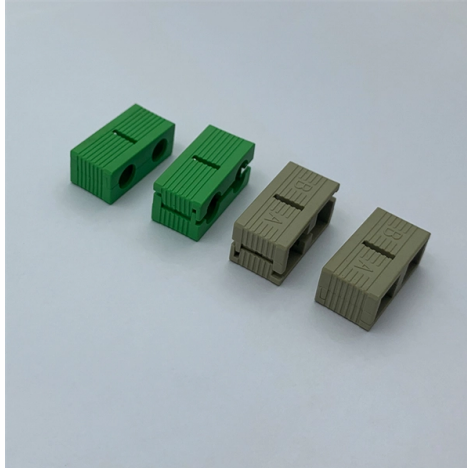

Fiber Optic Cable Guiding Device

Overview

Fiber Guide is designed to protect and route fiber optic patch cords, multi-fiber cable assemblies, and intrafacility fiber cable to and from fiber splice enclosures, fiber distribution frames and fiber optic terminal devices. Fiber Guide is designed to protect and route fiber optic patch cords, multi-fiber cable assemblies, and intrafacility fiber cable to and from fiber splice enclosures, fiber distribution frames and fiber optic terminal devices. Find great deals on cable installation tools, including sheaves, hangers and entry guides, for running standard or fiber optic cable through manholes. The FIGARO is a passive device for the intermediate storage of fibre optic cables in a circular coil, allowing the winding and unwinding of a cable without starting with a cable's end. The FIGARO is the modern equivalent of the manual figure-eighting technique, any operative used to this process. CommScope's FiberGuide[®] system has been the go-to fiber raceway choice for central offices, data centers and mobile switching centers for over 30 years. A web-based configuration tool that allows users to import layouts, design raceways in a 3D format and export detailed drawings and BOMs for easy. Flexible light guides perform vital roles in many industries, and SCHOTT has the expertise to understand the key requirements of them all. Our in-house development teams and production facilities produce the latest glass optical fibers, bundles, cables and assemblies for versatile and customized. Comparison list 0 of 5 products in the comparison list No product has been added for comparison yet. Not a customer yet?

The FOA Reference For Fiber Optics

The light from the transmitter is coupled into the fiber with a connector and is transmitted through the fiber optic cable plant. The light from the end of the fiber

LANCIER CABLE GmbH: Accessories for Cable Laying