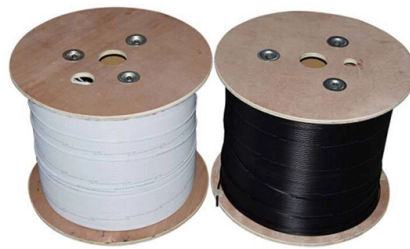

Distribution Box for Sanyuan Construction Site

Overview

The SD-ACS construction site distribution box is suitable for temporary electricity consumption on the construction site and outdoors, and meets the requirements of "three-level power distribution, two-level leakage protection, one machine, one brake, one leakage and one box". The SD-ACS construction site distribution box is suitable for temporary electricity consumption on the construction site and outdoors, and meets the requirements of "three-level power distribution, two-level leakage protection, one machine, one brake, one leakage and one box". Goode Electric is an enterprise specializing in the production, manufacturing and sales of sheet metal parts such as stainless steel and iron distribution boxes and distribution cabinets. Our company has a history of more than 20 years and has accumulated rich experience in the sheet metal industry. Expert Tip: Always verify the IP (Ingress Protection) rating of your distribution box based on the environment—use IP54 or higher for outdoor sites and IP65 or higher in dusty or wet conditions. For explosion-proof units, ensure compliance with local safety standards such as ATEX or IECEx. What. Our construction site power distribution box, 20mm pvc junction box, junction box ip66 has acquired a world-class reputation and, more importantly, we guarantee the quality of our products. We believe that the more important quality consciousness for a company should be effective creativity, a. When I think about reliable power solutions, the Construction Power Distribution Box comes to mind. Sourced directly from a reputable manufacturer and supplier, I can assure. Yueqing Beigang Industrial Socket Distribution Box is an electrical distribution device that adopts a plug-in method, which is more convenient and practical than traditional terminal wiring. The built-in circuit breaker group ensures working performance and reliability, and is easy to use and safe.