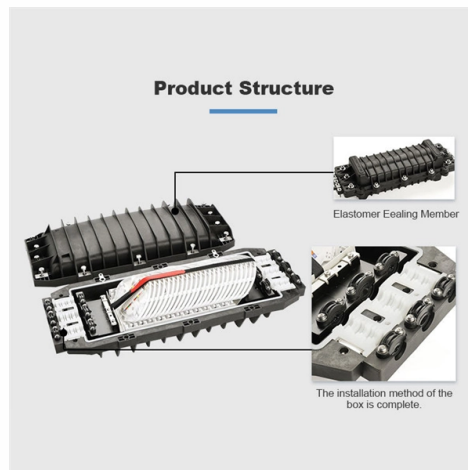

Are fiber optic panels reliable

Overview

Even on short runs, fibre can deliver future-proof bandwidth, immunity to electromagnetic interference, and improved reliability. As streaming services, telemedicine, and advanced IoT devices demand more bandwidth, fibre's capacity can pay off quickly—even in residential and. A fiber patch panel is a mounted enclosure—either rack-mounted or wall-mounted—used to terminate, manage, and interconnect multiple fiber optic cables. It acts as a hub for organizing splices and patch cords, streamlining fiber management and preserving signal integrity. If you have noise on the line be it from a bad TV, cable box, cable modem, or even some person who has a. Fiber optic network optimization has become a key task to ensure efficient operations with the ever-growing demand for data transmission and the increasing need for high-speed, low-latency connectivity. What This Means for You: With the right cable construction (like those offered by FSI, which can include custom jackets and. When it comes to building fast, reliable networks, knowing your way around fiber optic systems is essential to unlock high speed, maximize bandwidth and make sure your infrastructure is ready for the future. Being familiar with how fiber optic systems work means getting back to the fundamentals so. Although fiber-optic internet has been around for decades, it's still often perceived as a new technology. This has led to many misconceptions that make fiber seem less safe or reliable than traditional copper connections—but that couldn't be further from the truth! Let's debunk some of the most.